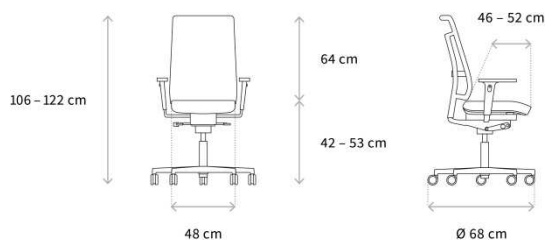

Backrest :

- L50-L59 (70% wool, 25% polyamide, 5% other fibres)
- BIO-BI6 (100% polyester)
- BJO-BJ6 (100% polyester)
- L40-L49 (100% new wool) at an extra charge
- Mesh: B50 / B53

DIMENSIONS

LINKS

09.05.2019