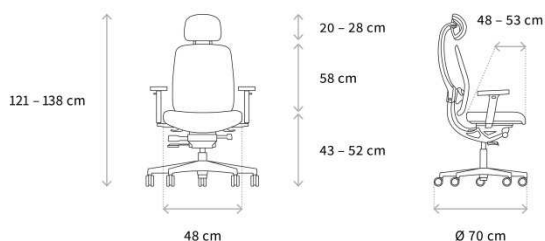

Item no.: AO9CD...

FABRICS

Seat, backrest and headrest:

Leder V70, V71, V72, V73, V77 (origin: European cow hides)

DIMENSIONS

Weight: approx. 21 kg

LINKS / DWG

EQUIPMENT